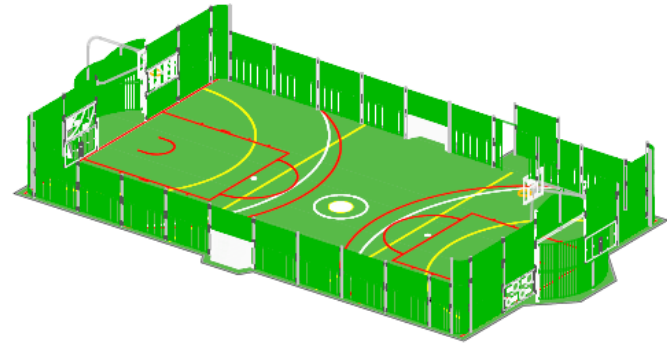

Code	Description	Colour	Quantity
SAG2B	Standard Goal Section	Goal Posts - White (RAL 9010) BB Hoops - Orange (RAL 2000) BB Posts - Silver/Grey (RAL 7040) Panels - Dark Forest Green (RAL 6029)	2
SAMBR	Basketball Backboard c/w Hoop	Standard	2
SAP2D	2m High Post	Silver/Grey (RAL 7040)	20
SAP3D	2m High Post	Silver/Grey (RAL 7040)	12
SACLB	Corner Bar Panel	Dark Forest Green (RAL 6029)	4
SACLM	Corner Mesh Panel	Dark Forest Green (RAL 6029)	8
SAEPD	Access Side Panel - Double Height	Dark Forest Green (RAL 6029)	1
SA1LB	1m Lower Bar Panel	Dark Forest Green (RAL 6029)	2
SA2LB	2m Lower Bar Panel	Dark Forest Green (RAL 6029)	21
SA2LR	2m Rebound Frame	Dark Forest Green (RAL 6029)	5
SA1UM	1m Upper Mesh Panel	Dark Forest Green (RAL 6029)	2
SA2UM	2m Upper Mesh Panel	Dark Forest Green (RAL 6029)	32
SA2MG	Mini Goal	White (RAL 9010)	2
SAYCR	Cricket Polyethylene Panel	Standard	2
SAYLS	Left Hand Score Panel	Standard	1
SAYRS	Right Hand Score Panel	Standard	1
SAYST	Solid Ring target	Standard	1
TOTAL			118